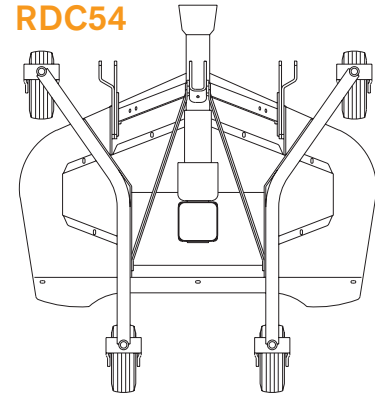

WOODS
Tested. Proven. Unbeatable.™

WOODS FINISH MOWERS

Specifications

ESTATE SERIES AND STANDARD-DUTY FINISH MOWERS

	RDC54	RD60	RD72
Cutting width	54"	60"	72"
Cutting height range	1" to 4-1/2"	1" to 4-1/2"	1" to 4-1/2"
Overall width	55.16"	61.16"	73.16"
Overall length	51.65"	61.15"	66.04"
Weight*	401 lbs	503 lbs	603 lbs
Tractor horsepower	15 - 25	25 - 35	25 - 35
Tractor PTO Speed	540 RPM	540 RPM	540 RPM
Hitch	limited cat. 1	cat. 1	cat. 1
Driveline	cat. 3	cat. 3	cat. 3
Gearbox horsepower	25	35	35
Belt	"B" size	"B" size	"B" size
Blades	(3) 1/4" x 2 1/2"	(3) 1/4" x 2-1/2"	(3) 1/4" x 2-1/2"
Number of blade spindles	3	3	3
Blade tip speed	16,200 fpm	18,030 fpm	18,000 fpm
Blade overlap	1"	1-1/2"	1-1/2"
Deck thickness	10 gauge	8 gauge	8 gauge
Discharge	rear	rear	rear
Rear chain shielding	optional	optional	optional
Front anti-scalp roller	optional	optional	optional
Caster wheels			
Pneumatic (standard)	3.5 x 4 x 10	3.5 x 4 x 10	3.5 x 4 x 10
Solid rubber (optional)	3.25 x 10	3.25 x 10	3.25 x 10
	estate series	standard-duty	

*Approximate operating weight: with pneumatic tires, no chain shielding

Insist on genuine WoodsCare™ parts for genuine Woods performance.

Sized To Fit

Available in three sizes to perfectly match your tractor.

RDC54

RD60

RD72

WOODS®

Tested. Proven. Unbeatable.™

Woods Equipment Company 2606 South Illinois Route 2, PO Box 1000, Oregon, Illinois 61061 tel 866-TO-WOODS (866-869-6637) www.WoodsEquipment.com

WARNING! Some illustrations may show safety shields removed to provide a better view. Equipment should never be operated with any safety shield removed.