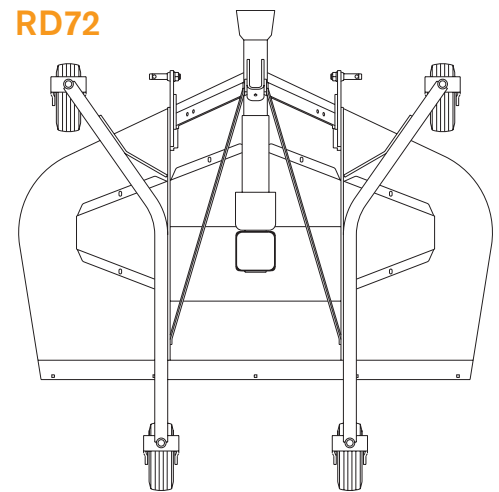

RD72

WOODS®

Tested. Proven. Unbeatable.™

Woods Equipment Company 2606 South Illinois Route 2, PO Box 1000, Oregon, Illinois 61061 tel 866-TO-WOODS (866-869-6637) www.WoodsEquipment.com

WARNING! Some illustrations may show safety shields removed to provide a better view. Equipment should never be operated with any safety shield removed.

Some machines in this brochure may be shown with optional equipment. Always operate machines in accordance with supplied operating manuals. Specifications are subject to change without notice.

Woods, the Woods logo, "Tested. Proven. Unbeatable.", WoodsCare, and Estate Series are trademarks or registered trademarks of Woods Equipment Company. ©2004 Woods Equipment Company. All rights reserved. B-08042