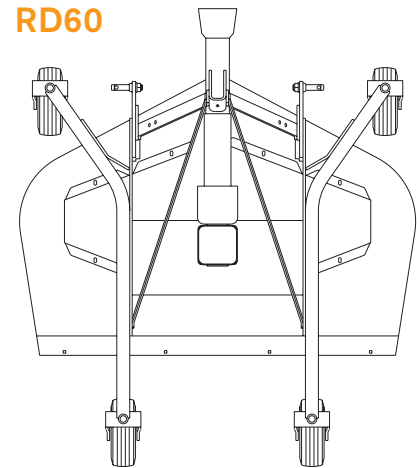

WOODS FINISH MOWERS

Specifications

ESTATE SERIES AND STANDARD-DUTY FINISH MOWERS

	RDC54	RD60	RD72
Cutting width	54"	60"	72"
Cutting height range	1" to 4-1/2"	1" to 4-1/2"	1" to 4-1/2"
Overall width	55.16"	61.16"	73.16"
Overall length	51.65"	61.15"	66.04"
Weight*	401 lbs	503 lbs	603 lbs
Tractor horsepower	15 - 25	25 - 35	25 - 35
Tractor PTO Speed	540 RPM	540 RPM	540 RPM
Hitch	limited cat. 1	cat. 1	cat. 1
Driveline	cat. 3	cat. 3	cat. 3
Gearbox horsepower	25	35	35
Belt	"B" size	"B" size	"B" size
Blades	(3) 1/4" x 2 1/2"	(3) 1/4" x 2-1/2"	(3) 1/4" x 2-1/2"
Number of blade spindles	3	3	3
Blade tip speed	16,200 fpm	18,030 fpm	18,000 fpm
Blade overlap	1"	1-1/2"	1-1/2"
Deck thickness	10 gauge	8 gauge	8 gauge
Discharge	rear	rear	rear
Rear chain shielding	optional	optional	optional
Front anti-scalp roller	optional	optional	optional
Caster wheels			
Pneumatic (standard)	3.5 x 4 x 10	3.5 x 4 x 10	3.5 x 4 x 10
Solid rubber (optional)	3.25 x 10	3.25 x 10	3.25 x 10
	estate series	standard-duty	

*Approximate operating weight: with pneumatic tires, no chain shielding

Insist on genuine WoodsCare™ parts for genuine Woods performance.

Sized To Fit

Available in three sizes to perfectly match your tractor.

RDC54

RD60

RD72

WOODS®

Tested. Proven. Unbeatable.™

Woods Equipment Company 2606 South Illinois Route 2, PO Box 1000, Oregon, Illinois 61061 tel 866-TO-WOODS (866-869-6637) www.WoodsEquipment.com

WARNING! Some illustrations may show safety shields removed to provide a better view. Equipment should never be operated with any safety shield removed.

Some machines in this brochure may be shown with optional equipment. Always operate machines in accordance with supplied operating manuals. Specifications are subject to change without notice.