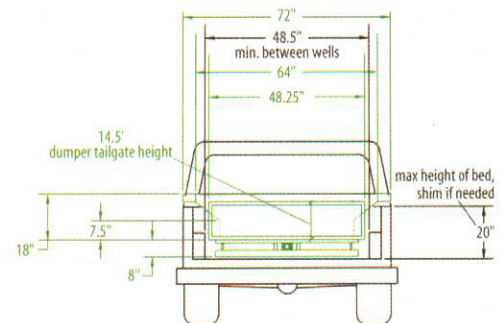

## All trailers include:

- A frame-mounted control box housing the remote control and 12-volt hydraulic pump
- Board gussets for easy expansion
- Radial tires on 15" wheels

- Electric brakes on all axles
- Power down (except TP508)
- 2 1/2" hitch ball size
- 7 way electric plug
- 2 year warranty

## Options:

- 12,000 lbs GVWR
- 14,000 lbs GVWR
- Landscape gate
- Barn doors

Model	TP 508	TP 610	TP 610X	TP 610L	TP 610XL	TP6812XL
Bed Size (inside dim.)	5' x 8'	6'2" x 10'	6'2" x 10'	6'2" x 10'	6'2" x 10'	6'8" x 12'
GVWR	5,200#	7,000#	9,990#	7,000#	9,990#	9,990#
Unloaded weight	1,440#	2,140#	2,300#	2,320#	2,500#	3,060#
Frame	2 x 3" tube steel	2 x 6" tube steel	2 x 6" tube steel	2 x 6" tube steel	2 x 6" tube steel	2 x 6" tube steel
Deck/Side steel	12ga/12ga	12ga/12ga	12ga/12ga	10ga/12ga	10ga/12ga	10ga/12ga
Sides	20 1/2" fixed	20 1/2" removable	20 1/2" removable	20 1/2" fixed	20 1/2" fixed	20 1/2" fixed
Tailgate	21" 2-way	21" 2-way	21" 2-way	21" 2-way	21" 2-way	21" 2-way
Ramps	N/A	N/A	N/A	Standard	Standard	Standard
Jack	Post	Post	Post	Drop leg	Drop leg	Drop leg
Coupler	A-frame	A-frame	A-frame	6" adjustable	6" adjustable	6" adjustable
Capacity	2.5 yards	3.7 yards	3.7 yards	3.7 yards	3.7 yards	5.0 yards
Deck height	24"	34"	34"	22"	22"	22"
Tie-downs	N/A	Rub rail	Rub rail	D-rings	D-rings	D-rings

## SPECIFICATIONS

Capacity: 6,000 lbs (evenly distributed)  
 Volume: 2 yards  
 Power: 12v vehicle battery  
 Deck: 12 gauge

Sides: 12 gauge  
 Tailgate: 14 1/2" 2-way  
 Mounting: Four bolt-down clamps  
 Unit Weight: 675 lbs  
 Warranty: 2 years