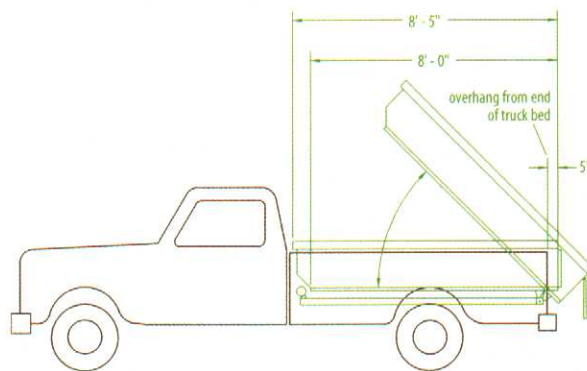

## All trailers include:

- A frame-mounted control box housing the remote control and 12-volt hydraulic pump
- Board gussets for easy expansion
- Radial tires on 15" wheels

- Electric brakes on all axles
- Power down (except TP508)
- 2 1/2" hitch ball size
- 7 way electric plug
- 2 year warranty

## Options:

- 12,000 lbs GVWR
- 14,000 lbs GVWR
- Landscape gate
- Barn doors

Model	TP 508	TP 610	TP 610X	TP 610L	TP 610XL	TP6812XL
Bed Size (inside dim.)	5' x 8'	6'2" x 10'	6'2" x 10'	6'2" x 10'	6'2" x 10'	6'8" x 12'
GVWR	5,200#	7,000#	9,990#	7,000#	9,990#	9,990#
Unloaded weight	1,440#	2,140#	2,300#	2,320#	2,500#	3,060#
Frame	2 x 3" tube steel	2 x 6" tube steel	2 x 6" tube steel	2 x 6" tube steel	2 x 6" tube steel	2 x 6" tube steel
Deck/Side steel	12ga/12ga	12ga/12ga	12ga/12ga	10ga/12ga	10ga/12ga	10ga/12ga
Sides	20 1/2" fixed	20 1/2" removable	20 1/2" removable	20 1/2" fixed	20 1/2" fixed	20 1/2" fixed
Tailgate	21" 2-way	21" 2-way	21" 2-way	21" 2-way	21" 2-way	21" 2-way
Ramps	N/A	N/A	N/A	Standard	Standard	Standard
Jack	Post	Post	Post	Drop leg	Drop leg	Drop leg
Coupler	A-frame	A-frame	A-frame	6" adjustable	6" adjustable	6" adjustable
Capacity	2.5 yards	3.7 yards	3.7 yards	3.7 yards	3.7 yards	5.0 yards
Deck height	24"	34"	34"	22"	22"	22"
Tie-downs	N/A	Rub rail	Rub rail	D-rings	D-rings	D-rings

## SPECIFICATIONS

Capacity: 6,000 lbs (evenly distributed)  
 Volume: 2 yards  
 Power: 12v vehicle battery  
 Deck: 12 gauge

Sides: 12 gauge  
 Tailgate: 14 1/2" 2-way  
 Mounting: Four bolt-down clamps  
 Unit Weight: 675 lbs  
 Warranty: 2 years